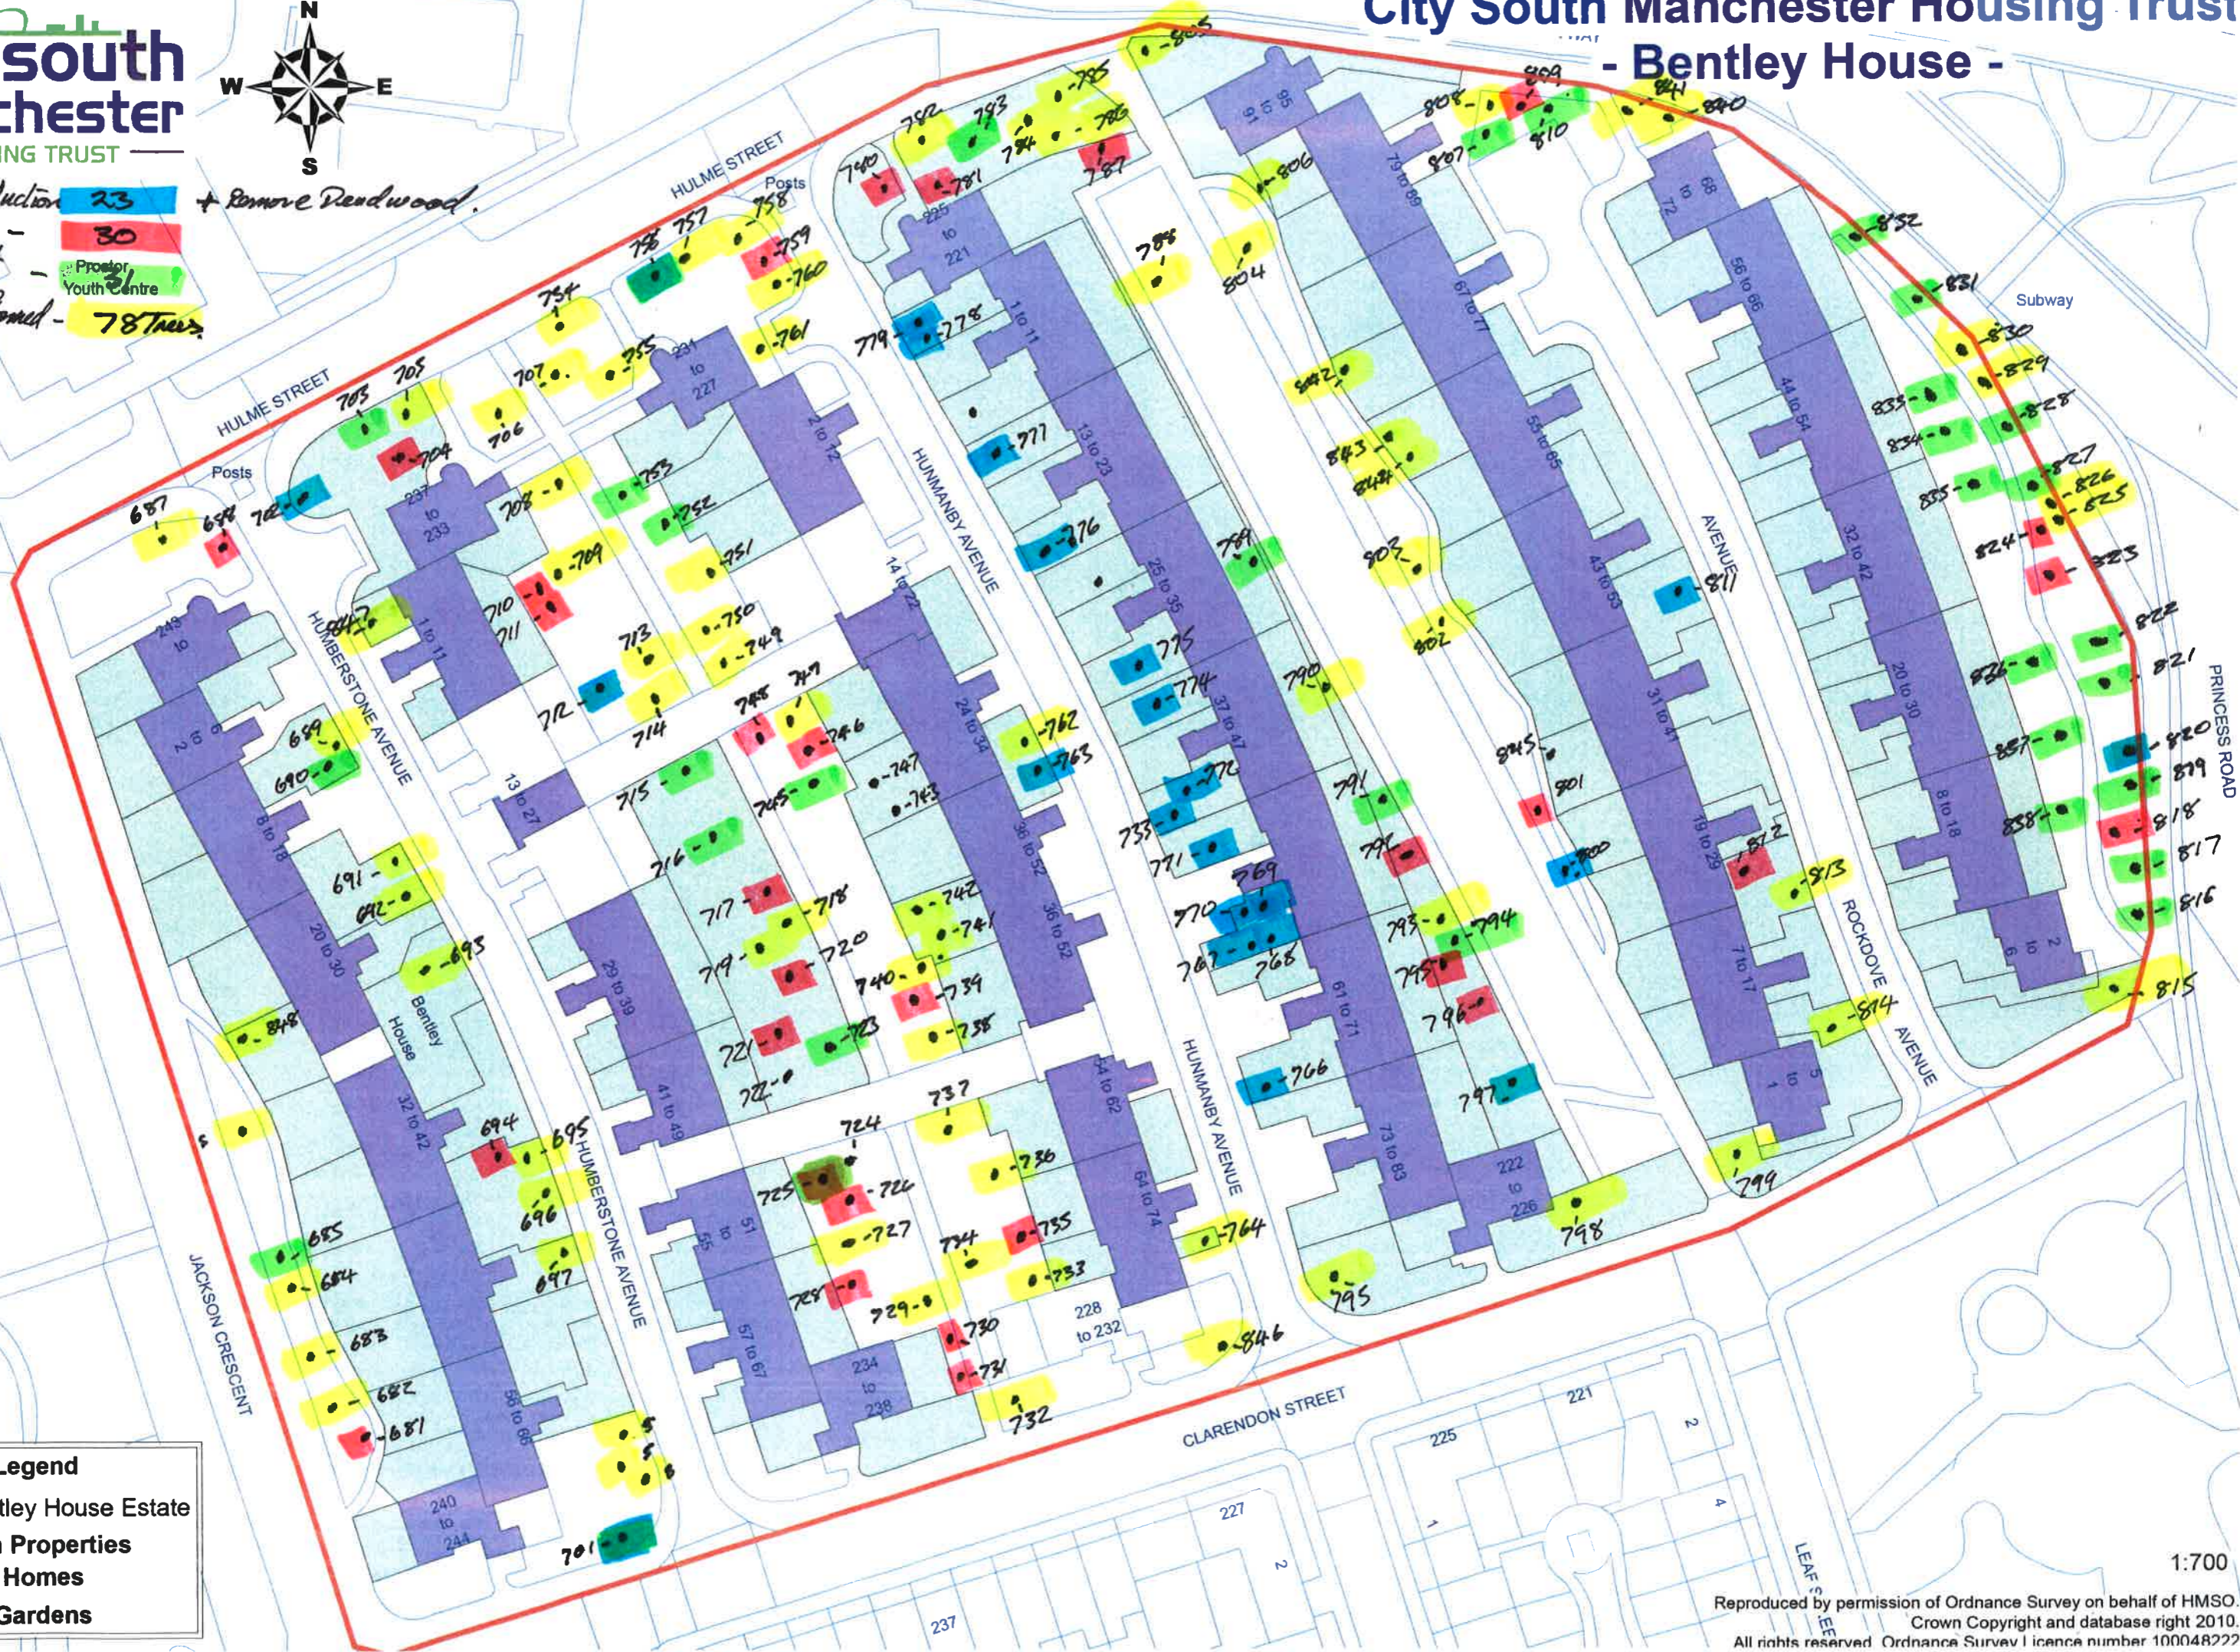

Crown Reduction 23 + Remove Deadwood.
 Fell Tree - 30
 Crown lift - 31
 No work Planned - 78 Trees

Promote Youth Centre

Legend

- Bentley House Estate
- City South Properties
- Homes
- Gardens

1:700