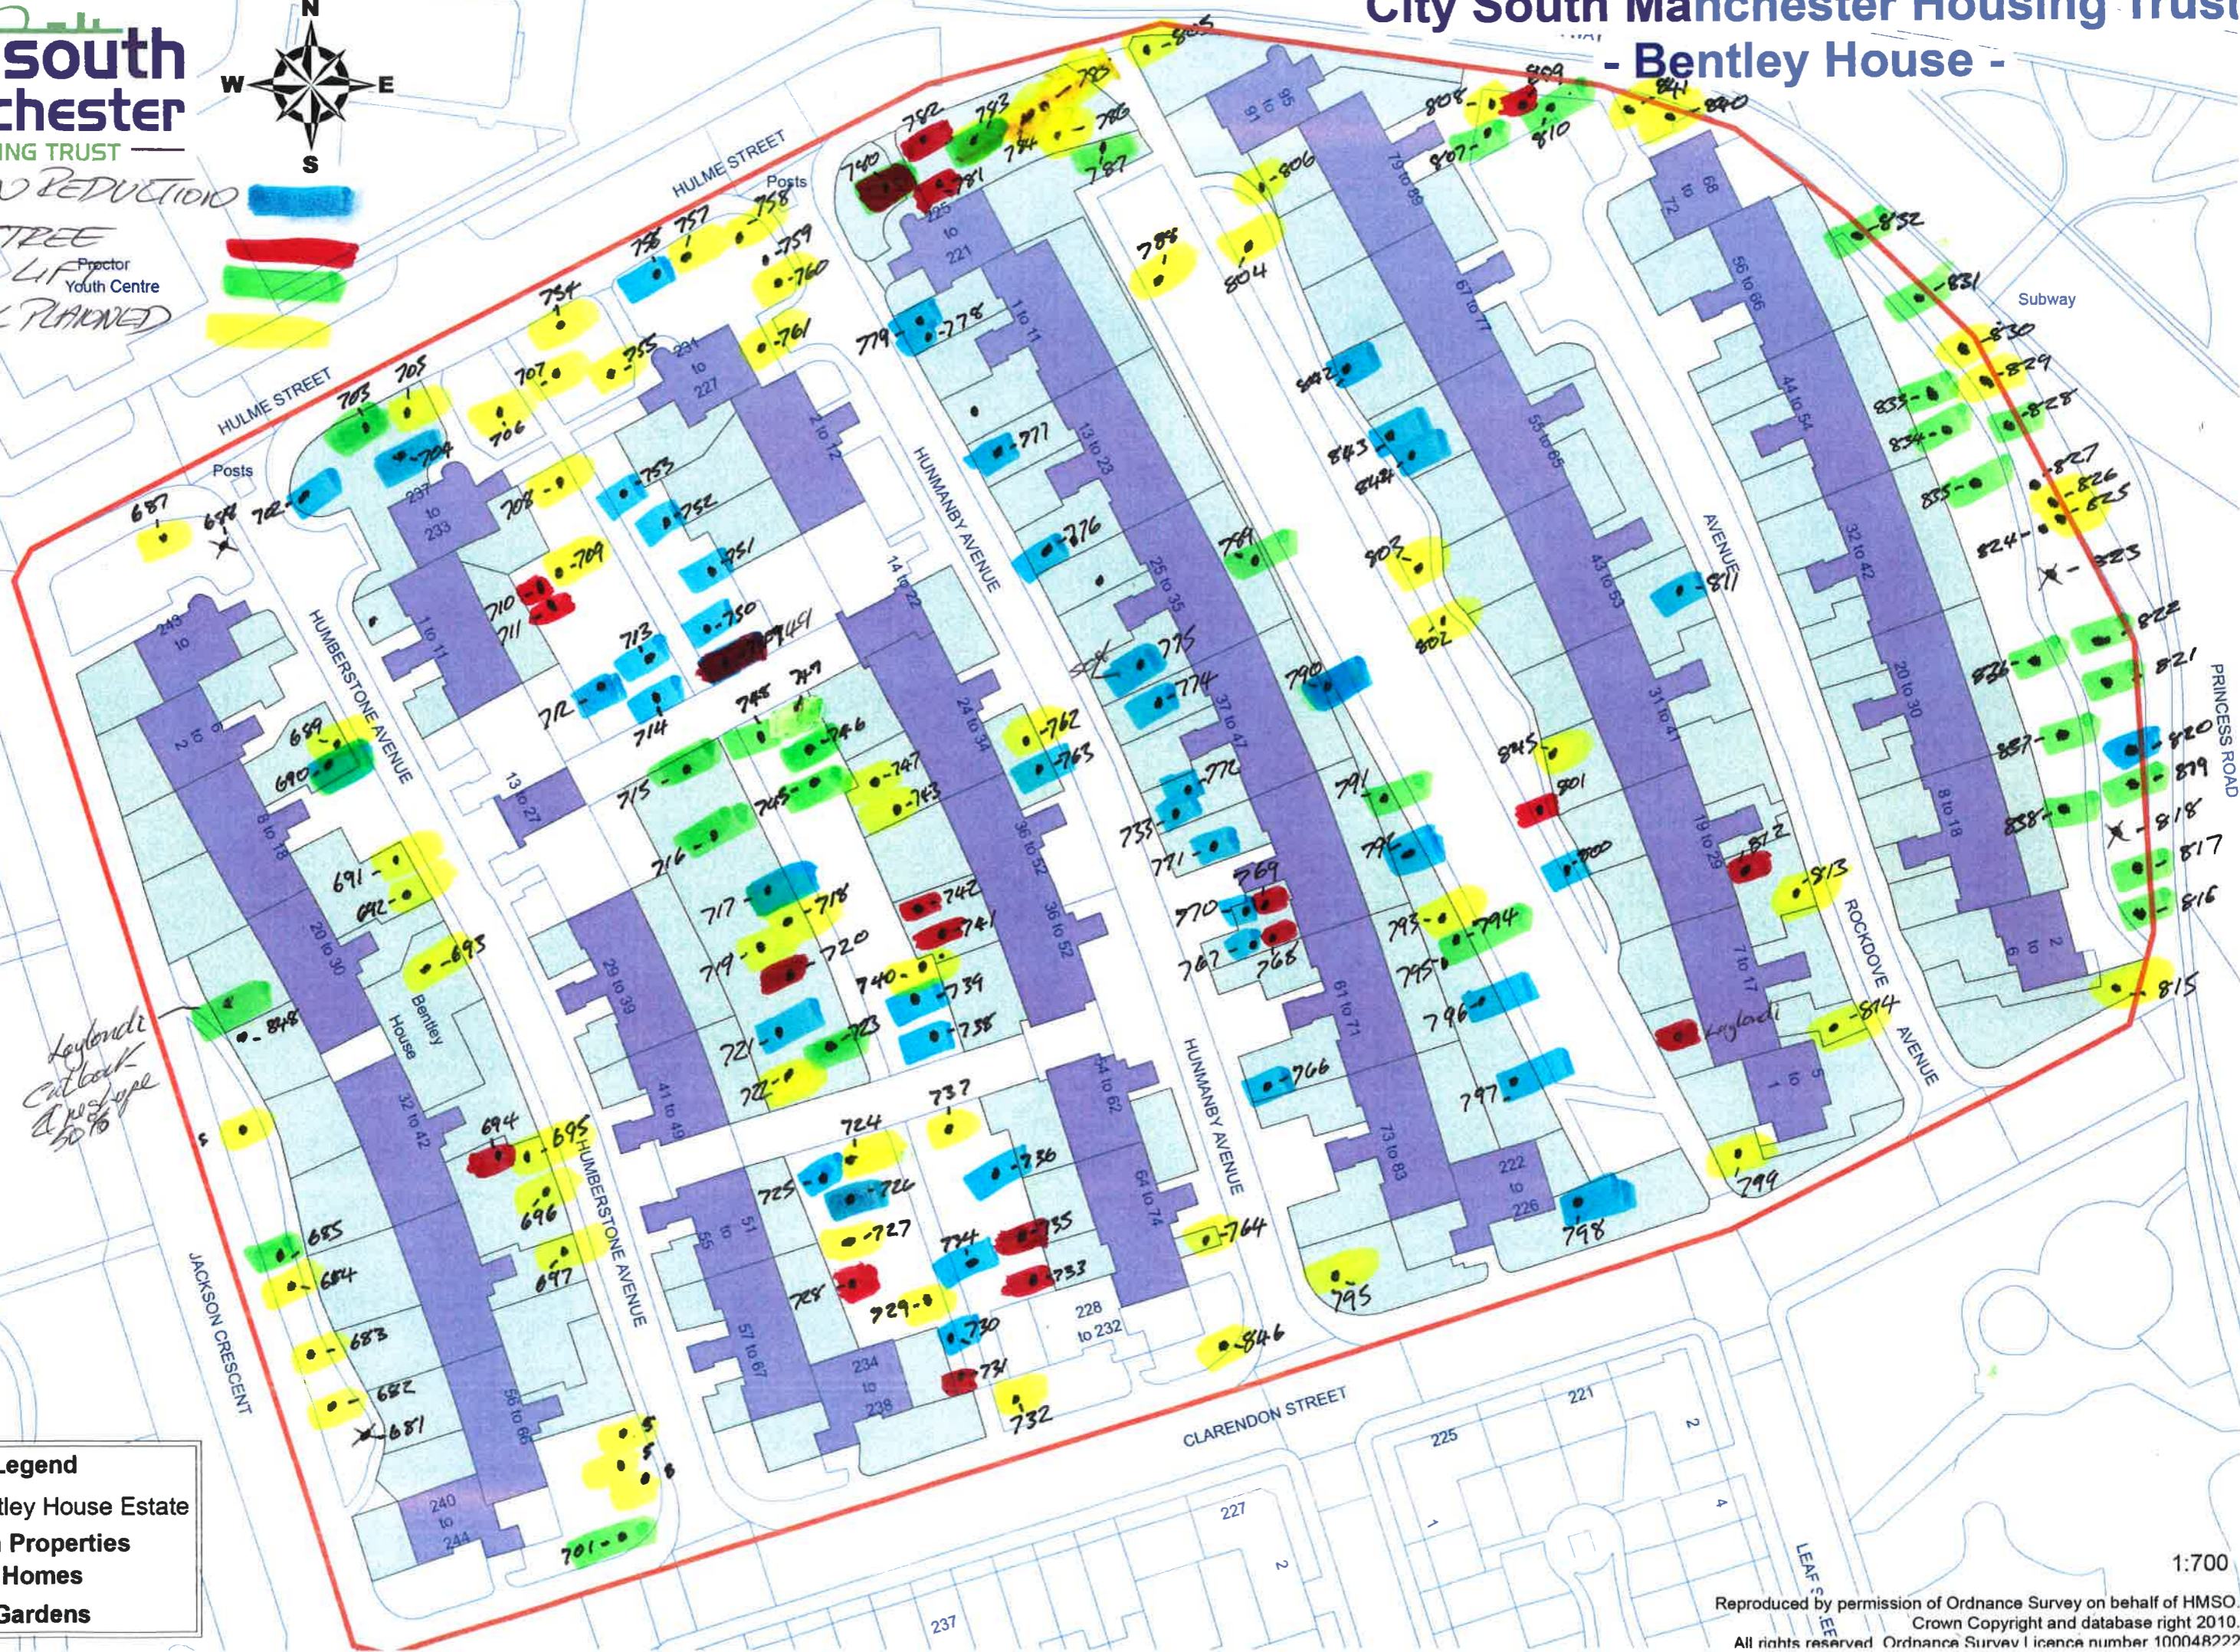

*CROWN REDUCTION*  
*FELL TREE*  
*CROWN LIFT*  
*NO WORK PLANNED*

Proctor  
Youth Centre

**Legend**

- Bentley House Estate
- City South Properties**
- Homes
- Gardens

1:700